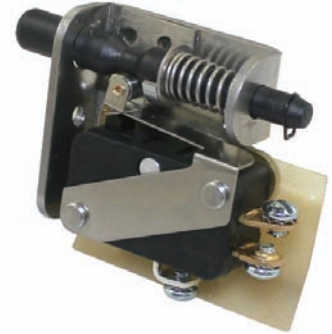

DOOR INTERLOCK SWITCHES

AC SERIES (V SERIES WITH ACTUATING BRACKETS)

VB-16G-G-S-AC2 Plastic Plunger

VB-16G-G-S-AC2(SS) Stainless Steel Plunger

VB-16G-G-S-AC2-A Additional Insulation Films

DOOR INTERLOCK SWITCHES AC SERIES (V SERIES WITH ACTUATING BRACKETS)

VB-16G-G-S-AC22 Plastic Plunger

VB-16G-G-S-AC23 Zinc Die Cast Body

VM-16G-G-S-AC2(SS) Stainless Steel Plunger Military Grade