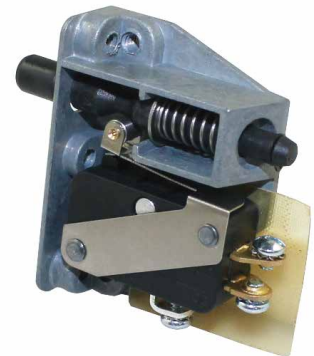

DOOR INTERLOCK SWITCHES

AC SERIES (V SERIES WITH ACTUATING BRACKETS)

VB-16G-G-S-AC2 Plastic Plunger

VB-16G-G-S-AC2(SS) Stainless Steel Plunger

VB-16G-G-S-AC2-A Additional Insulation Films

DOOR INTERLOCK SWITCHES AC SERIES (V SERIES WITH ACTUATING BRACKETS)

VB-16G-G-S-AC22 Plastic Plunger

VB-16G-G-S-AC23 Zinc Die Cast Body

VM-16G-G-S-AC2(SS) Stainless Steel Plunger Military Grade