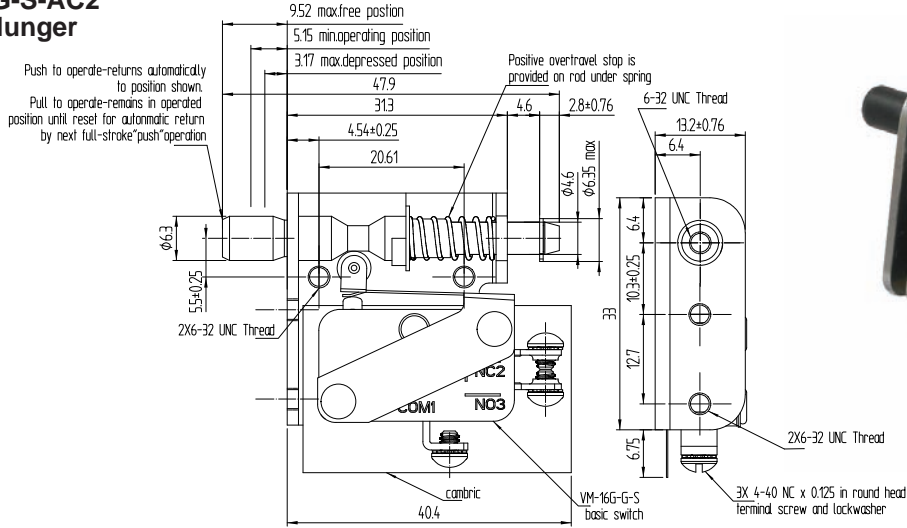

DOOR INTERLOCK SWITCHES

AC SERIES (V SERIES WITH ACTUATING BRACKETS)

VB-16G-G-S-AC2 Plastic Plunger

VB-16G-G-S-AC2(SS) Stainless Steel Plunger

VB-16G-G-S-AC2-A Additional Insulation Films

DOOR INTERLOCK SWITCHES AC SERIES (V SERIES WITH ACTUATING BRACKETS)

VB-16G-G-S-AC22 Plastic Plunger

VB-16G-G-S-AC23 Zinc Die Cast Body

VM-16G-G-S-AC2(SS) Stainless Steel Plunger Military Grade