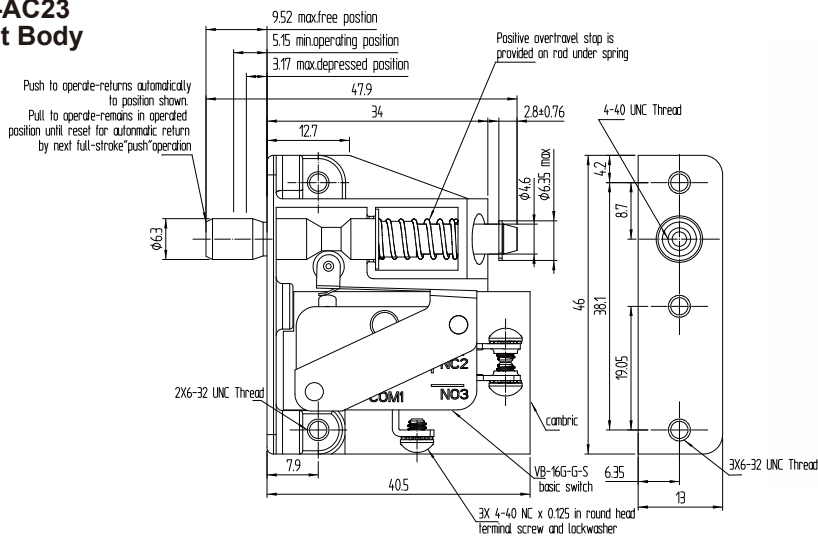

DOOR INTERLOCK SWITCHES

AC SERIES (V SERIES WITH ACTUATING BRACKETS)

VB-16G-G-S-AC2 Plastic Plunger

VB-16G-G-S-AC2(SS) Stainless Steel Plunger

VB-16G-G-S-AC2-A Additional Insulation Films

DOOR INTERLOCK SWITCHES AC SERIES (V SERIES WITH ACTUATING BRACKETS)

VB-16G-G-S-AC22 Plastic Plunger

VB-16G-G-S-AC23 Zinc Die Cast Body

VM-16G-G-S-AC2(SS) Stainless Steel Plunger Military Grade