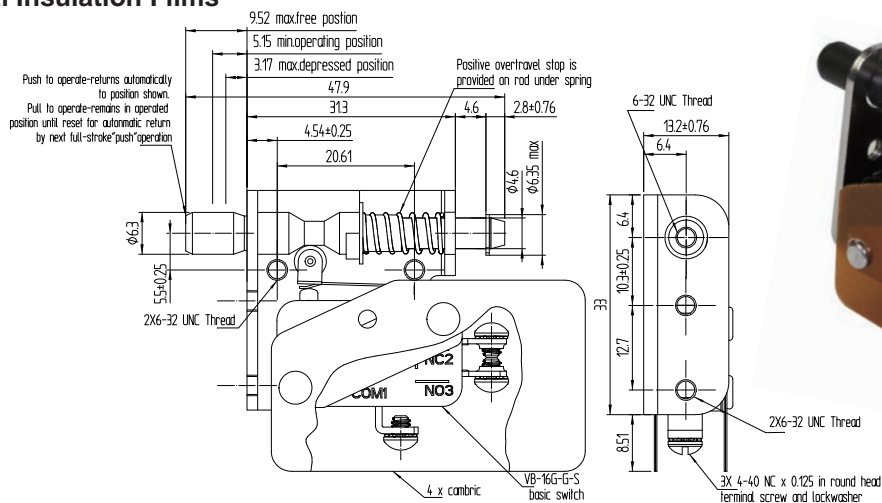

DOOR INTERLOCK SWITCHES

AC SERIES (V SERIES WITH ACTUATING BRACKETS)

VB-16G-G-S-AC2 Plastic Plunger

VB-16G-G-S-AC2(SS) Stainless Steel Plunger

VB-16G-G-S-AC2-A Additional Insulation Films

DOOR INTERLOCK SWITCHES AC SERIES (V SERIES WITH ACTUATING BRACKETS)

VB-16G-G-S-AC22 Plastic Plunger

VB-16G-G-S-AC23 Zinc Die Cast Body

VM-16G-G-S-AC2(SS) Stainless Steel Plunger Military Grade