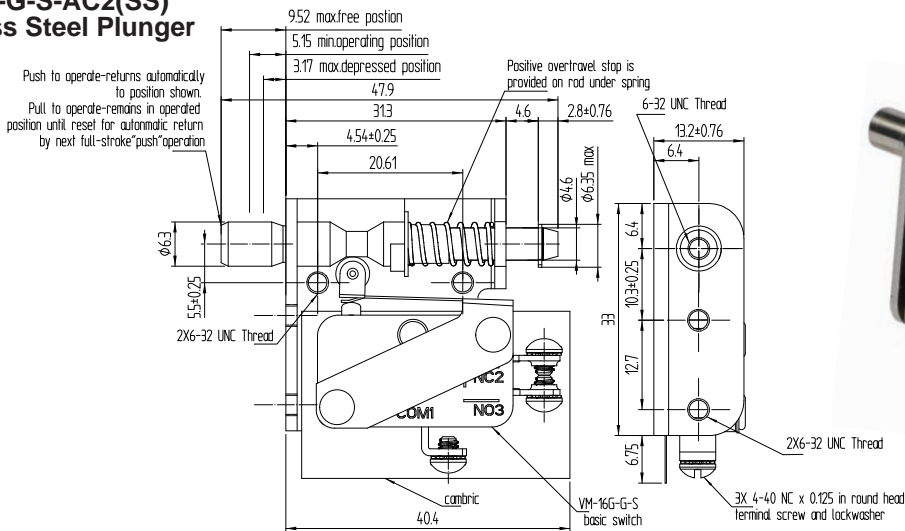

DOOR INTERLOCK SWITCHES

AC SERIES (V SERIES WITH ACTUATING BRACKETS)

VB-16G-G-S-AC2 Plastic Plunger

VB-16G-G-S-AC2(SS) Stainless Steel Plunger

VB-16G-G-S-AC2-A Additional Insulation Films

DOOR INTERLOCK SWITCHES AC SERIES (V SERIES WITH ACTUATING BRACKETS)

VB-16G-G-S-AC22 Plastic Plunger

VB-16G-G-S-AC23 Zinc Die Cast Body

VM-16G-G-S-AC2(SS) Stainless Steel Plunger Military Grade