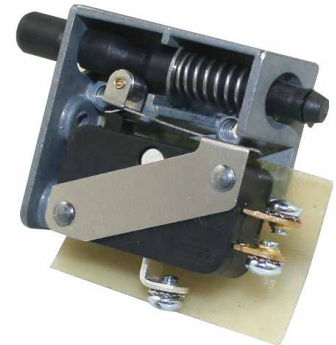

DOOR INTERLOCK SWITCHES

AC SERIES (V SERIES WITH ACTUATING BRACKETS)

VB-16G-G-S-AC2 Plastic Plunger

VB-16G-G-S-AC2(SS) Stainless Steel Plunger

VB-16G-G-S-AC2-A Additional Insulation Films

DOOR INTERLOCK SWITCHES AC SERIES (V SERIES WITH ACTUATING BRACKETS)

VB-16G-G-S-AC22 Plastic Plunger

VB-16G-G-S-AC23 Zinc Die Cast Body

VM-16G-G-S-AC2(SS) Stainless Steel Plunger Military Grade