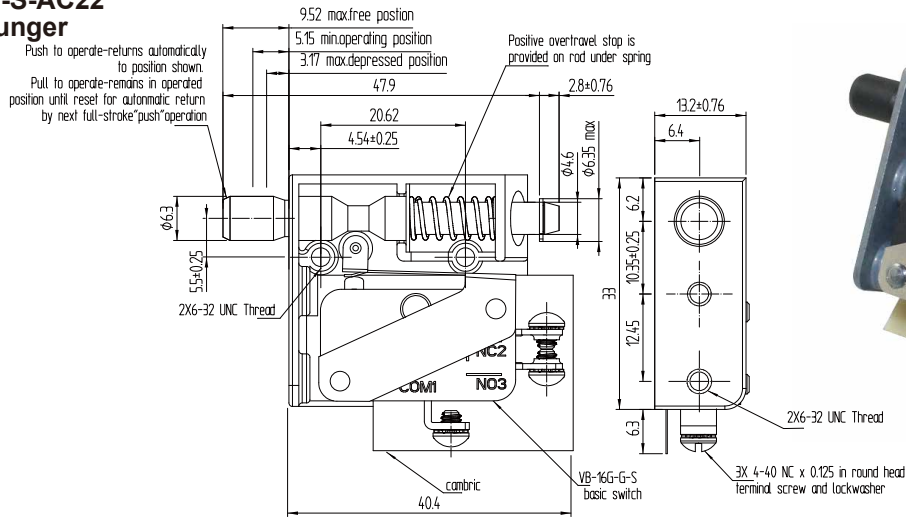

DOOR INTERLOCK SWITCHES

AC SERIES (V SERIES WITH ACTUATING BRACKETS)

VB-16G-G-S-AC2 Plastic Plunger

VB-16G-G-S-AC2(SS) Stainless Steel Plunger

VB-16G-G-S-AC2-A Additional Insulation Films

DOOR INTERLOCK SWITCHES AC SERIES (V SERIES WITH ACTUATING BRACKETS)

VB-16G-G-S-AC22 Plastic Plunger

VB-16G-G-S-AC23 Zinc Die Cast Body

VM-16G-G-S-AC2(SS) Stainless Steel Plunger Military Grade