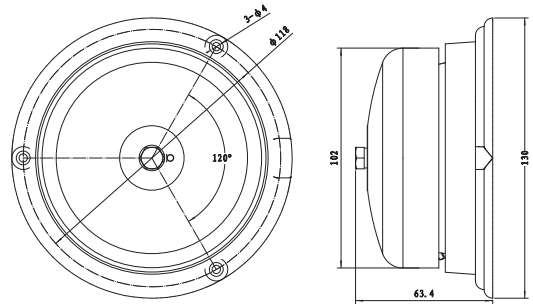

Specifications

Cat. No.	Volts	Amps (Rated)	Amps (Actual)	dB
CB-4-6	6V DC	0.50	0.10	86
CB-4-12	12V DC	0.60	0.20	86
CB-4-24	24V DC	0.30	0.08	86
CB-4-120	120V AC	0.5	0.05	86
CB-4-240	240V AC	0.10	0.03	86
CB-6-6	6V DC	0.50	0.10	86
CB-6-12	12V DC	0.85	0.20	86
CB-6-24	24V DC	0.30	0.08	86
CB-6-120	120V AC	0.10	0.05	86
CB-6-240	240V AC	0.05	0.03	86
CB-8-6	6V DC	0.50	0.10	86
CB-8-12	12V DC	0.85	0.20	86
CB-8-24	24V DC	0.30	0.08	86
CB-8-120	120V AC	0.10	0.05	86
CB-8-240	240V AC	0.05	0.03	86
CB-10-6	6V DC	0.50	0.10	86
CB-10-12	12V DC	0.85	0.20	86
CB-10-24	24V DC	0.30	0.08	86
CB-10-120	120V AC	0.10	0.05	86
CB-10-240	240V AC	0.05	0.03	86

CB-4 (4 inch bell)