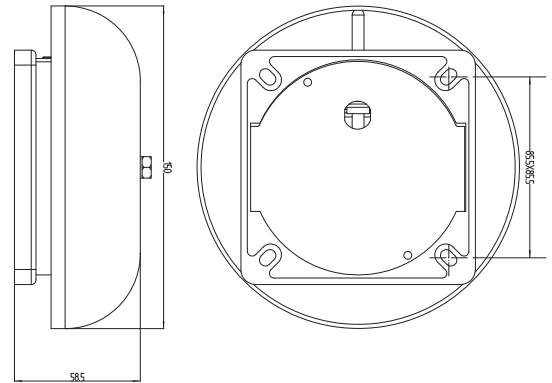

CB Series Alarm Bells

Ordering Code:

CB	-	6	-	R	-	24	
		Gong size				Voltage	
		4	4 inch	-	Gray	6	6 VDC
		6	6 inch	R	Red	12	12 VDC
		8	8 inch			24	24 VDC
		10	10 inch			120	120 VAC
						240	220-240VAC

Specifications

CB-4 (4 inch bell)

CB-6 CB-8 and CB-10 (6, 8, 10 inch bell)

* UL 3R rated for outdoor applications when use with CB-BX.

Weather-Proof Back Box: Model CB-BX